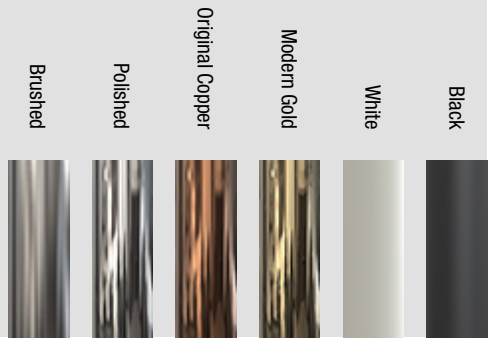

This seat impresses with its solid appearance, its simplicity

and elegance. The need for a seat is found in many areas. For example, by the stairs, in the shower or in the entrance areas. With the NOVA2 folding seat, you have a stable and secure seating possibility. It is made of solid stainless steel and is available in a variety of finishes such as polished, brushed, copper, gold, black and white. The seat is made of black powder coated aluminium.