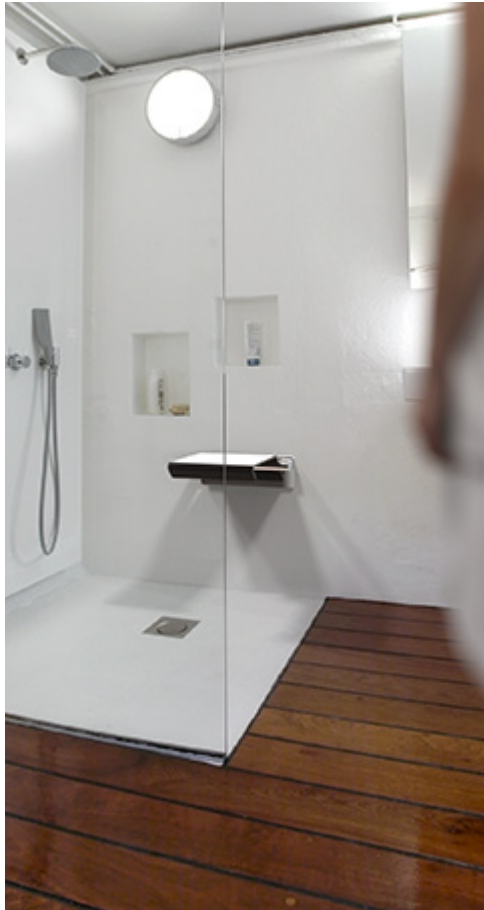

NEWS

December 14th, 2016

NOVA2 CARE

The supporting armrest provides assistance to those with limited strength and mobility. It increases the safety in all areas of the bathroom – such as by the wash basin, the toilet or in the shower. It provides support for standing or help in getting up. Additionally, you can buy an upgrade kit for a toilet roll holder.

This seat impresses with its solid appearance, its simplicity

and elegance. The need for a seat is found in many areas. For example, by the stairs, in the shower or in the entrance areas. With the NOVA2 folding seat, you have a stable and secure seating possibility. It is made of solid stainless steel and is available in a variety of finishes such as polished, brushed, copper, gold, black and white. The seat is made of black powder coated aluminium.

NOVA2 ARM REST

Item: N1961
Material: Stainless steel.
Finish: Brushed, polished, copper, gold, black, white.
Dimensions: Width 145mm / Projection 904mm

NOVA2 TOILET ROLL HOLDER

Item: N1962
Material: Stainless steel.
Finish: Brushed, polished, copper, gold, black, white.
Dimensions: Width 163mm / Projection 82mm

NOVA2 FOLDABLE SEAT

Item: N1963
Material: Stainless steel.
Finish: Brushed, polished, copper, gold, black, white.
Dimensions: Width 145mm / Projection 502mm