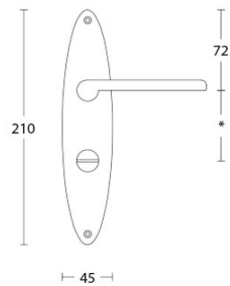

1927MPSFC

solid unsprung door handle on blind rectangular plate

Product information

Code: 0301D004NSXX0KF

Finish: satin nickel

UNIT: Pair

Collection: TIMELESS

Designer: Formani

1927MPSFC

1927MPOSFC

1927MPN*

1927MPON*

1927MPY*

1927MPOY*

1927MPWC*

1927MPOWC*