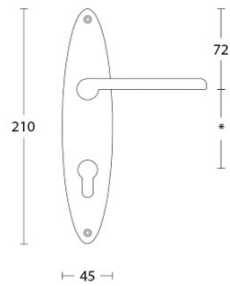

1927MPSFC

solid unsprung door handle on blind rectangular plate

Product information

Code: 0301D004NSXX0KF

Finish: satin nickel

UNIT: Pair

Collection: TIMELESS

Designer: Formani

1927MPSFC

1927MPOSFC

1927MPN*

1927MPON*

1927MPY*

1927MPOY*

1927MPWC*

1927MPOWC*