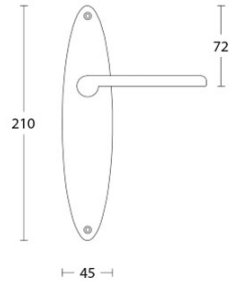

1927MPOSFC