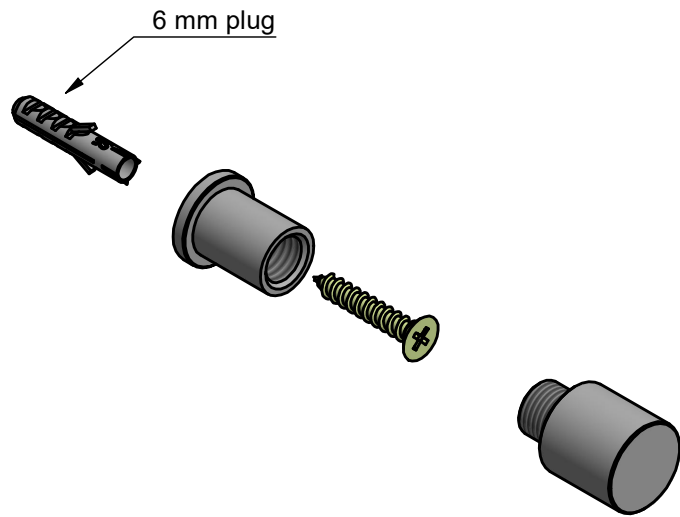

PB20

set of two hooks
stainless steel AISI 316

FORMANI [®] FORMANI HOLLAND B.V. EUROPALAAN 12 6199 AB MAASTRICHT-AIRPORT NL T +31 (0)43 308 90 00 INFO@FORMANI.COM WWW.FORMANI.COM	Type :	PB20	Version:
	Formani filename: 2706A011_PB20_V01.dwg	Description: set of two hooks stainless steel AISI 316	Format
	Drawn by: Christian Brimbois		A3
Creation date: 1-6-2021			