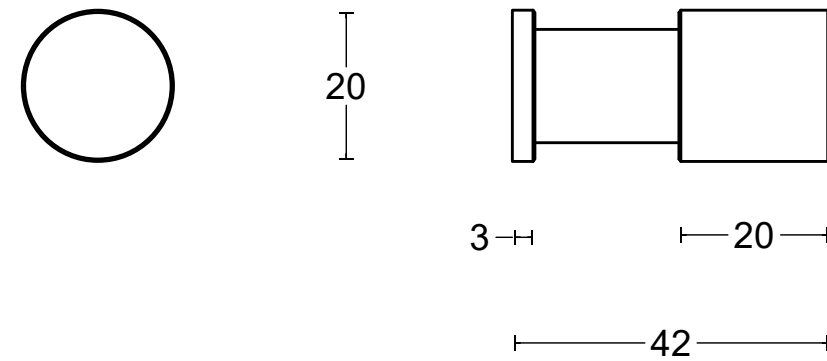

PB20

set of two hooks
stainless steel AISI 316

FORMANI [®] FORMANI HOLLAND B.V. EUROPALAAN 12 6199 AB MAASTRICHT-AIRPORT NL T +31 (0)43 308 90 00 INFO@FORMANI.COM WWW.FORMANI.COM	Type :	PB20	Version:
	Formani filename: 2706A011_PB20_V01.dwg	Description: set of two hooks stainless steel AISI 316	Format
	Drawn by: Christian Brimbois		A3
Creation date: 1-6-2021			