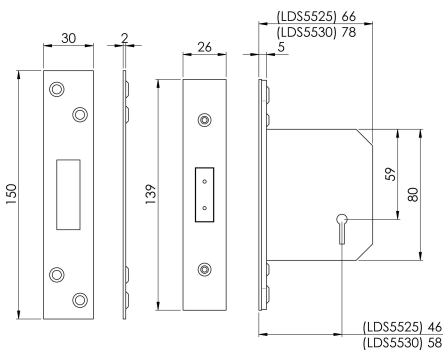

# Easi-T 5 Lever Deadlock

LDS5525

Easi-T Lever 5 Lever Deadlock in 64mm or 76mm options. Certified to BS EN 12209 Lock used as a matter of course by the national house builders. This lock provides a good degree of security and carries a 10 year mechanical guarantee. It has been CE and Certifire tested.

## Product Options

Finishes:	Antique Brass
	Bright Stainless Steel
	Matt Black
	Matt Bronze
	PVD
	Satin Brass
	Satin Stainless Steel
Sizes:	64mm
	76mm