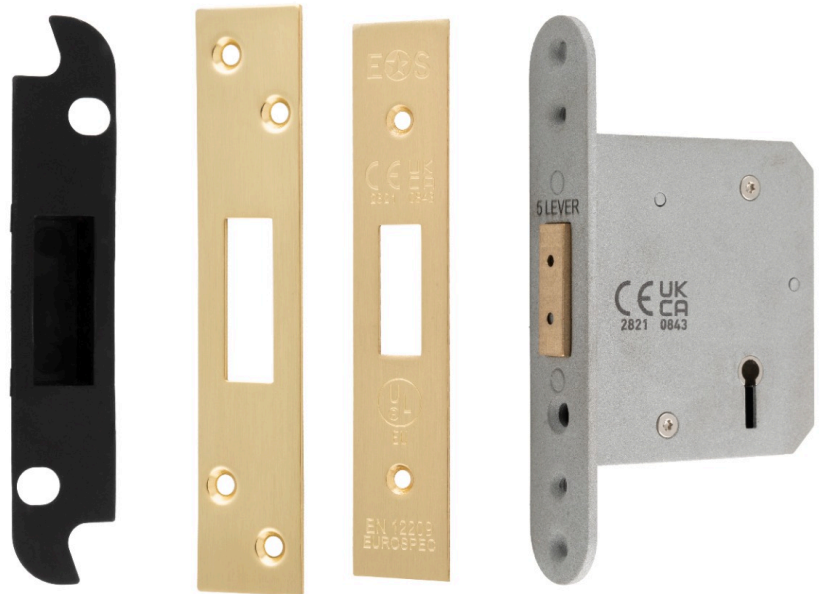

# Easi-T 5 Lever Deadlock

LDS5525

Easi-T Lever 5 Lever Deadlock in 64mm or 76mm options. Certified to BS EN 12209 Lock used as a matter of course by the national house builders. This lock provides a good degree of security and carries a 10 year mechanical guarantee. It has been CE and Certifire tested.

## Product Options

Finishes:	Antique Brass
	Bright Stainless Steel
	Matt Black
	Matt Bronze
	PVD
	Satin Brass
	Satin Stainless Steel
Sizes:	64mm
	76mm