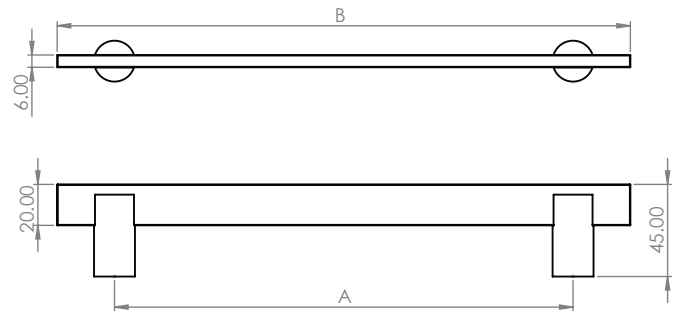

Hard & Ware

CPH12

Specification:
Solid brass Cabinet Pull Handle

Finish:
All Standard Finishes available

Included:
X1 Pull Handle
& Fixings

Care Instructions:
Clean wipe with damp cloth. Avoid using any chemicals.
Please note all living finishes are prone to aging & ware

CODE	A	B
CPH12-96	96	152
CPH12-128	128	184
CPH12-224	224	280
CPH12-304	304	360
CPH12-504	504	560
CPH12-604	604	660