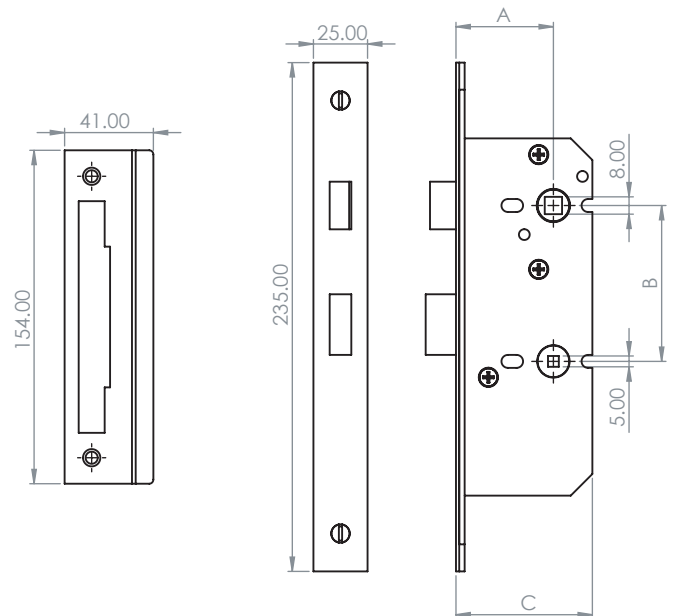

## BCL-BATH

Bathroom mortice lock for use on internal wooden hinged doors. CE Marked door lock  
 Fire rated to BS EN 1634-1:2000 & Performance rated to BS EN 12209. Latchbolt operated by lever handle from either side. Deadbolt operated by turn from either side. Supplied with striker plate and fixing screws.

8mm Lever square spindle  
 5mm WC square spindle

CODE	A	B	C
BCL-BATH-45-72	45	72	63
BCL-BATH-57-72	57	72	76
BCL-BATH-82-72	82	72	101