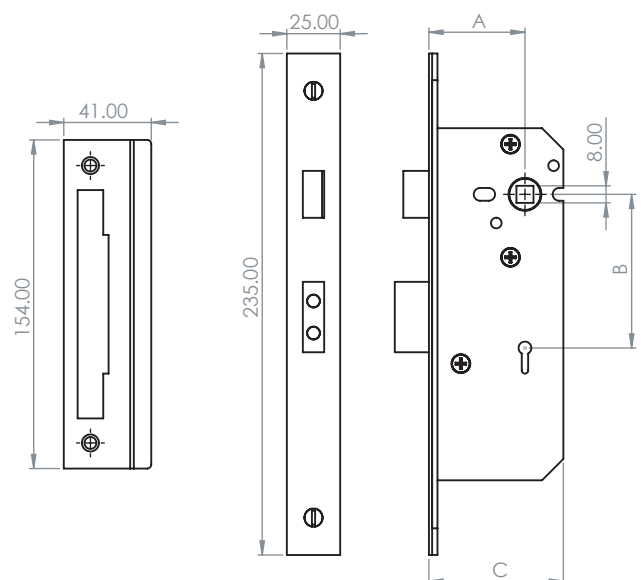

BCL-5L-KEY

5 Lever mortice sashlock for use on external wooden hinged doors providing a high level of security. CE Marked door lock Fire rated to BS EN 1634-1:2000 & Performance rated to BS EN 12209. Latchbolt operated by lever handle from either side. Deadbolt operated by key from either side. Supplied with 2 keys, striker plate and fixing screws.

8mm Square spindle

CODE	A	B	C
BCL-5L-KEY-45-72	45	72	63
BCL-5L-KEY-57-72	57	72	76
BCL-5L-KEY-82-72	82	72	101