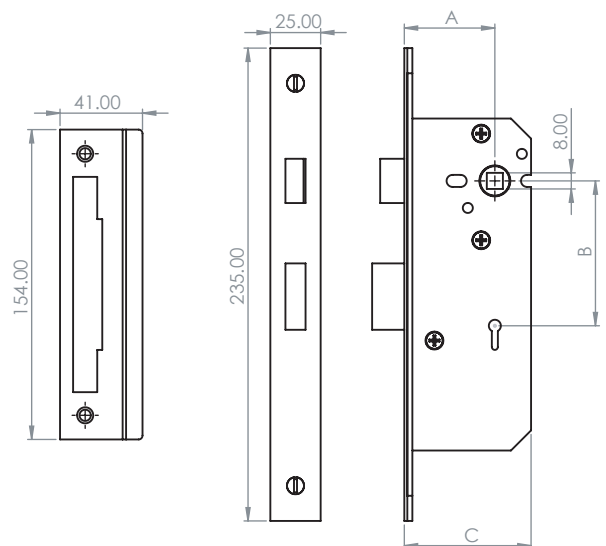

BCL-3L-KEY

3 Lever mortice sashlock for use on internal wooden hinged doors providing a standard level of security. CE Marked door lock Fire rated to BS EN 1634-1:2000 & Performance rated to BS EN 12209. Latchbolt operated by lever handle from either side. Deadbolt operated by key from either side. Supplied with 2 keys, striker plate and fixing screws.

8mm Square spindle

CODE	A	B	C
BCL-3L-KEY-45-72	45	72	63
BCL-3L-KEY-57-72	57	72	76
BCL-3L-KEY-82-72	82	72	101