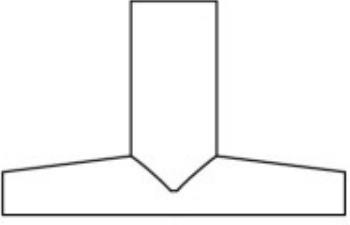

INC PB116M
solid cabinet knob
stainless steel

FORMANI® FORMANI HOLLAND B.V. EUROPAAN 12 6159 AB MAASRICHT-ALROOFT NL T +31 (0)43 300 9000 W www.formani.com WNI FORMANI.COM		Type :	Version:
Formani filename: 3604P002_PB116M_V02.dwg		INC PB116M	V01
Drawn by: Christian Brimbois		Description: solid cabinet knob stainless steel	Format: A3
Creation date: 22-11-2023