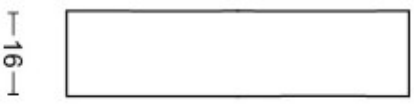

INC PB116M
solid cabinet knob
stainless steel

FORMANI® FORMANI HOLLAND B.V. EUROPAAN 12 6159 AB MAASRICHT-ALROOFT NL T +31 (0)43 300 9000 W www.formani.com WNI FORMANI.COM		Type :	Version:
Formani filename: 3604P002_PB116M_V02.dwg		INC PB116M	V01
Drawn by: Christian Brimbois		Description: solid cabinet knob stainless steel	Format: A3
Creation date: 22-11-2023