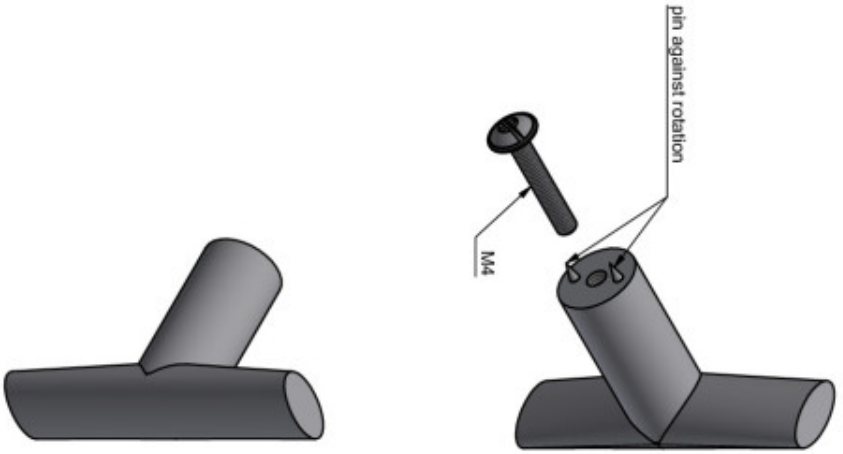

INC PB116M
solid cabinet knob
stainless steel

FORMANI® FORMANI HOLLAND B.V. EUROPAAN 12 6159 AB MAASRICHT-ALROOFT NL T +31 (0)43 300 9000 W www.formani.com WNI FORMANI.COM		Type :	Version:
Formani filename: 3604P002_PB116M_V02.dwg		INC PB116M	V01
Drawn by: Christian Brimbois		Description: solid cabinet knob stainless steel	Format: A3
Creation date: 22-11-2023