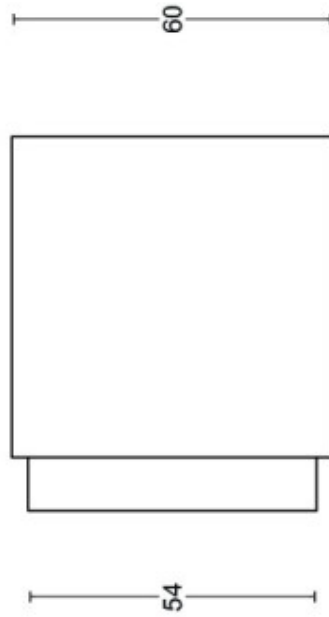

FORMANI® FORMANI HOLLAND B.V. EUROPLELAAN 12 6196 AB MAASTRICHT-ARFORT NL T +31 (0)43 3080 00 WWW.FORMANI.COM	Type :		Version:
	Formani filename: 1502K026_BSQ60V_HOLLOW_V01_EXPLAN.dwg		Description:
Drawn by: Christian Britbois		Format: A3	
Creation date: 2-6-2023		Type: