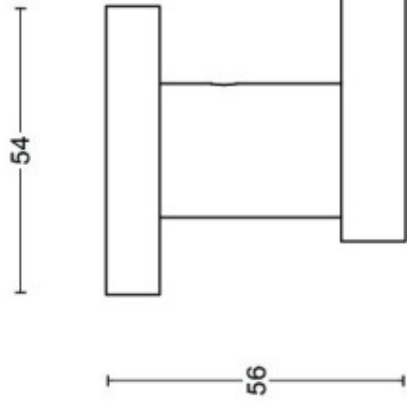

FORMANI® FORMANI HOLLAND B.V. EUROPLELAAN 12 6196 AB MAASTRICHT-ARFORT NL T +31 (0)43 3080 00 WWW.FORMANI.COM	Type :		Version:
	Formani filename: 1502K026_BSQ60V_HOLLOW_V01_EXPLAN.dwg		Description:
Drawn by: Christian Britbois		Format: A3	
Creation date: 2-6-2023		Type: