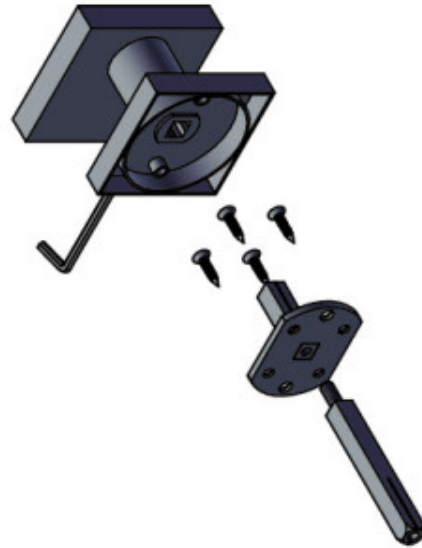

BSQ60V

front door knob fixed on rose

Product information

Code: 1502K026BLXX0

Finish: PVD light bronze

UNIT: Piece

Collection: BASICS

Designer: Formani

EAN code: 8718009460498

BASICS by Formani

The BASICS series is a total concept collection consisting of door, window, and furniture fittings.

Finishes

- bronze
- PVD gunmetal
- PVD satin gold
- satin stainless steel
- satin black
- PVD light bronze

BASICS

by Formani

As a comprehensive total concept collection, our BASICS hardware series brings together various designs that are suitable for any budget. The designs are as understated, simple, and pure as they are luxurious, imparting an exquisite finishing touch to any interior and exterior design. We have developed this series because we would like to share OUR OBSESSION WITH DETAILS with everyone, regardless of the budget. The BASICS series consists of door, window, and furniture hardware alongside other accessories. The products are produced from stainless steel and are available in a variety of fashionable colours, including satin black, satin gold, copper, and base colours such as matte and polished stainless steel. Some products in this series have an EN1906 class 3 certification.