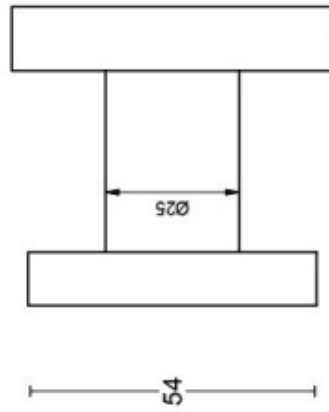

FORMANI® FORMANI HOLLAND B.V. EUROPLELAAN 12 6196 AB MAASTRICHT-ARFORT NL T +31 (0)43 3080 00 WWW.FORMANI.COM	Type :		Version:
	Formani filename: 1502K026_BSQ60V_HOLLOW_V01_EXPLAN.dwg		Description:
Drawn by: Christian Britbois		Format: A3	
Creation date: 2-6-2023		Type: