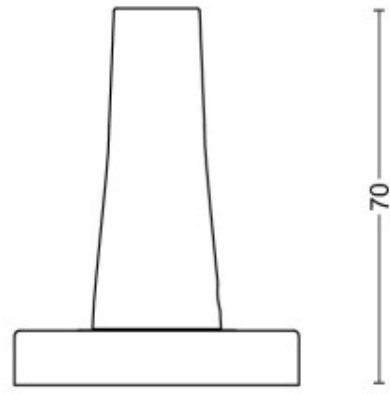

BASICS LB21H-BSQ

sprung lever handle on rose
stainless steel

FORMANI®	FORMANI HOLLAND B.V. EUROFALAN 12 6199 AB MAASTRICHT-AIRPORT NL T: +31 (0)43 303 9000 WWW.FORMANI.COM WWW.FORMANI.CO.UK	Type : BASICS LB21H-BSQ	Version: V01
Formani filename: 1501D304_LB21H-BSQ_V01.dwg		Description: sprung lever handle on rose stainless steel	Format A3
Drawn by: Semih Aslan			
Creation date: 2-10-2023