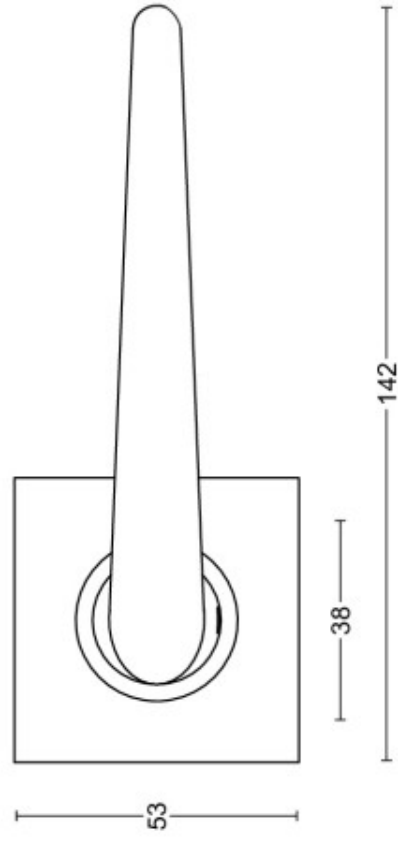

BASICS LB21H-BSQ

sprung lever handle on rose
stainless steel

FORMANI®	FORMANI HOLLAND B.V. EUROFALAN 12 6199 AB MAASTRICHT-AIRPORT NL T: +31 (0)43 303 9000 WWW.FORMANI.COM WWW.FORMANI.CO.UK	Type : BASICS LB21H-BSQ	Version: V01
Formani filename: 1501D304_LB21H-BSQ_V01.dwg		Description: sprung lever handle on rose stainless steel	Format A3
Drawn by: Semih Aslan			
Creation date: 2-10-2023