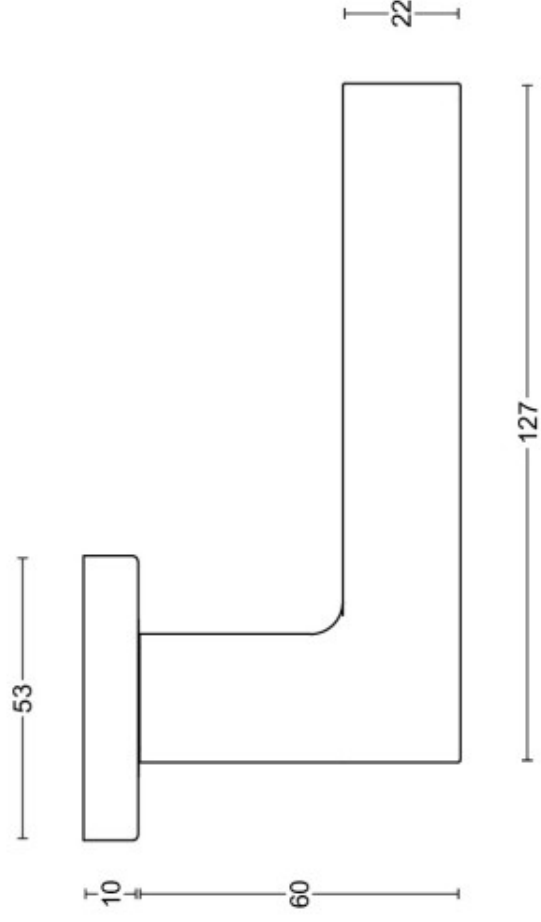

BASICS LB21H-BSQ

sprung lever handle on rose
stainless steel

FORMANI®	FORMANI HOLLAND B.V. EUROFALAN 12 6199 AB MAASTRICHT-AIRPORT NL T: +31 (0)43 303 9000 WWW.FORMANI.COM WWW.FORMANI.CO.UK	Type : BASICS LB21H-BSQ	Version: V01
Formani filename: 1501D304_LB21H-BSQ_V01.dwg		Description: sprung lever handle on rose stainless steel	Format A3
Drawn by: Semih Aslan			
Creation date: 2-10-2023