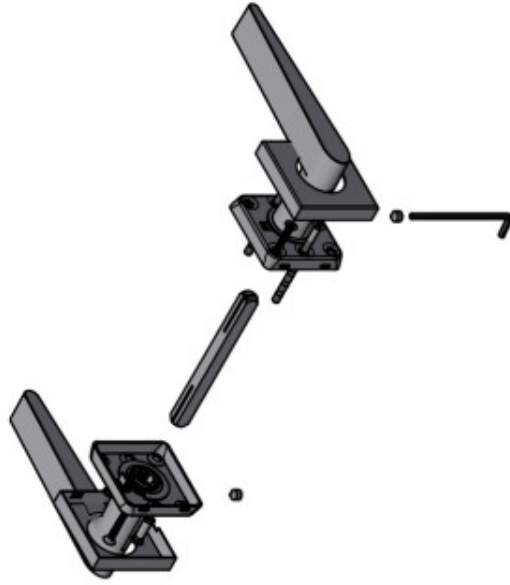

BASICS LB21H-BSQ

sprung lever handle on rose
stainless steel

FORMANI®	FORMANI HOLLAND B.V. EUROFALAN 12 6199 AB MAASTRICHT-AIRPORT NL T: +31 (0)43 303 9000 WWW.FORMANI.COM WWW.FORMANI.CO.UK	Type : BASICS LB21H-BSQ	Version: V01
Formani filename: 1501D304_LB21H-BSQ_V01.dwg		Description: sprung lever handle on rose stainless steel	Format A3
Drawn by: Semih Aslan			
Creation date: 2-10-2023