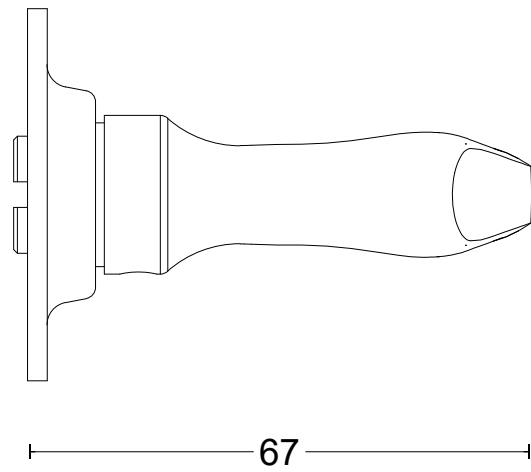

TIMELESS 1905GRR50

solid sprung lever handle
attached to rose

2
+
+

<p>FORMANI®</p> <p>FORMANI HOLLAND B.V. EUROPALAAN 12 6199 AB MAASTRICHT-AIRPORT NL T +31 (0)43 308 90 00 INFO@FORMANI.COM WWW.FORMANI.COM</p>	Type :	Version:
	TIMELESS 1905GRR50	V02
	Description: solid sprung lever handle attached to rose	
Formani filename: 0301D073_1905GRR50_V01.dwg		
Drawn by: Christian Brimbois		
Creation date: 3-12-2025		