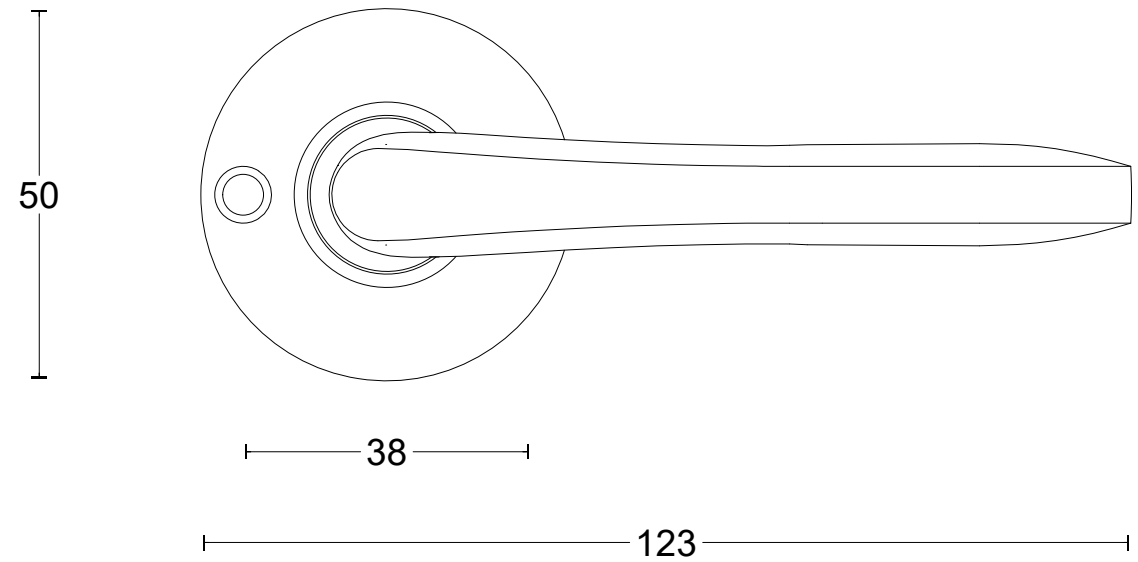

TIMELESS 1905GRR50

solid sprung lever handle
attached to rose

2
+
+

<p>FORMANI®</p> <p>FORMANI HOLLAND B.V. EUROPALAAN 12 6199 AB MAASTRICHT-AIRPORT NL T +31 (0)43 308 90 00 INFO@FORMANI.COM WWW.FORMANI.COM</p>	Type :	Version:
	TIMELESS 1905GRR50	V02
	Description: solid sprung lever handle attached to rose	
Formani filename: 0301D073_1905GRR50_V01.dwg		
Drawn by: Christian Brimbois		
Creation date: 3-12-2025		