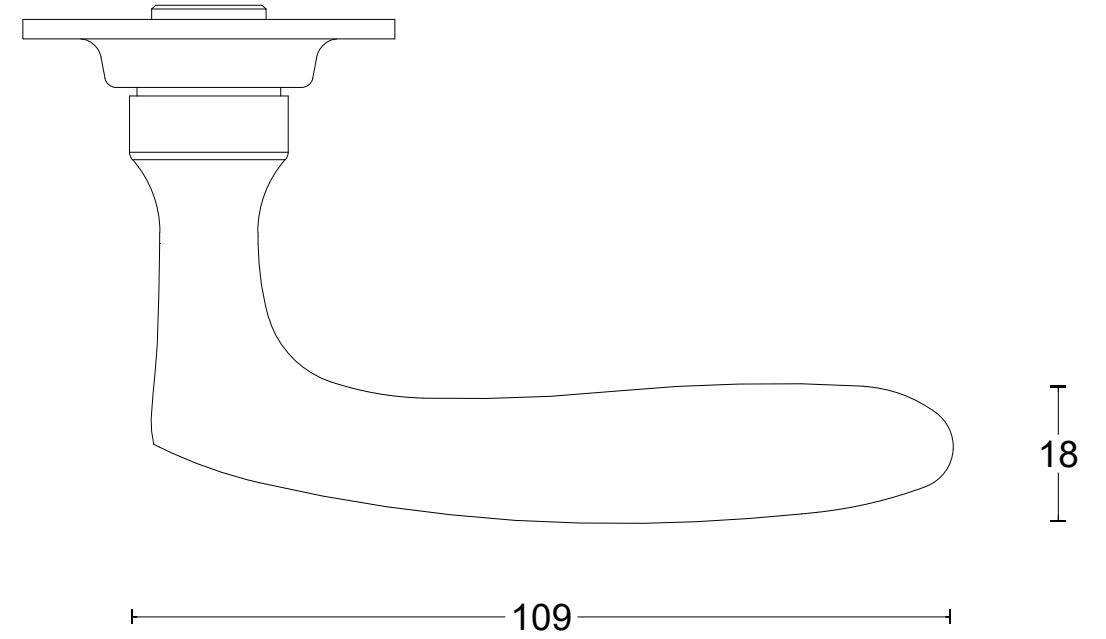

TIMELESS 1905GRR50

solid sprung lever handle
attached to rose

2
+
+

<p>FORMANI®</p> <p>FORMANI HOLLAND B.V. EUROPALAAN 12 6199 AB MAASTRICHT-AIRPORT NL T +31 (0)43 308 90 00 INFO@FORMANI.COM WWW.FORMANI.COM</p>	Type :	Version:
	TIMELESS 1905GRR50	V02
	Description: solid sprung lever handle attached to rose	
Formani filename: 0301D073_1905GRR50_V01.dwg		
Drawn by: Christian Brimbois		
Creation date: 3-12-2025		