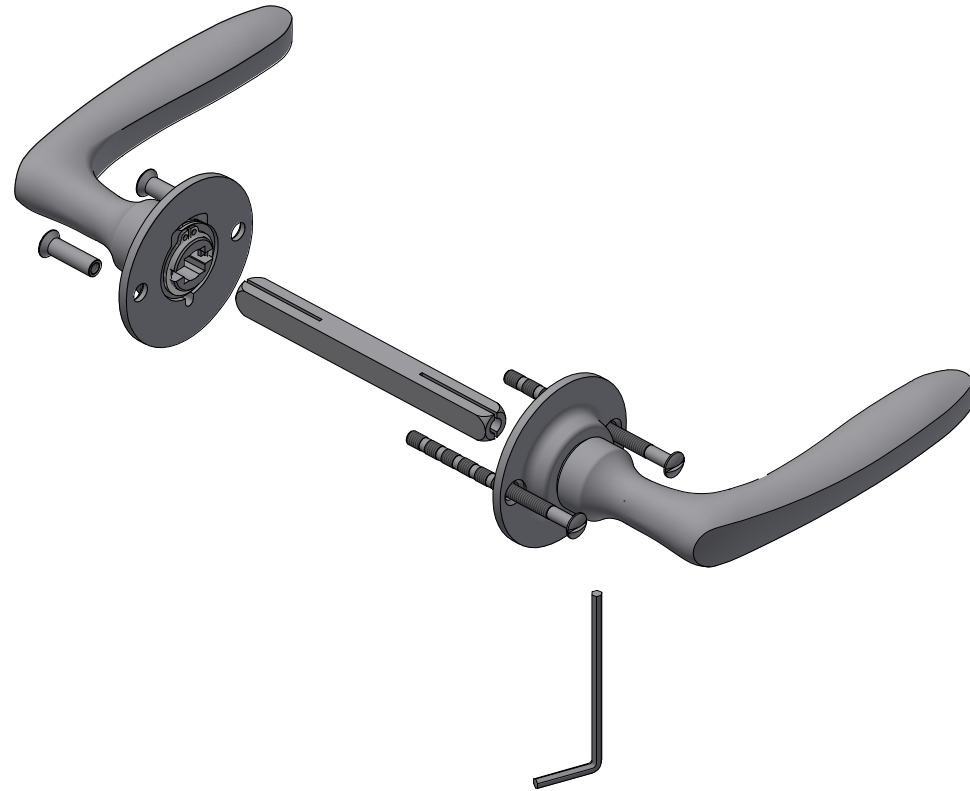

TIMELESS 1905GRR50

solid sprung lever handle
attached to rose

2
+
+

<p>FORMANI®</p> <p>FORMANI HOLLAND B.V. EUROPALAAN 12 6199 AB MAASTRICHT-AIRPORT NL T +31 (0)43 308 90 00 INFO@FORMANI.COM WWW.FORMANI.COM</p>	Type :	Version:
	TIMELESS 1905GRR50	V02
	Description: solid sprung lever handle attached to rose	
Formani filename: 0301D073_1905GRR50_V01.dwg		
Drawn by: Christian Brimbois		
Creation date: 3-12-2025		