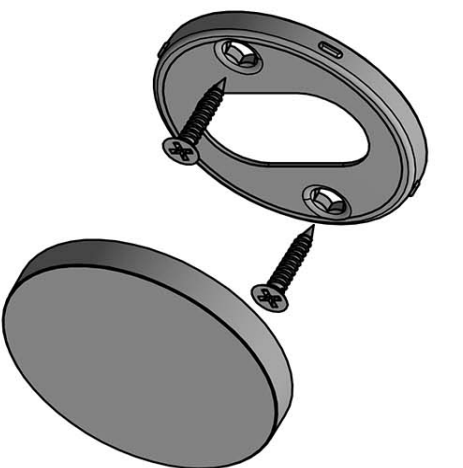

### Product information

Code: 3901R001INXX0

Finish: satin stainless steel

UNIT: Piece

Collection: ECLIPSE

Designer: David Rockwell

EAN code: 8718009410462

# ECLIPSE DRB53

lever handle accessory  
blank escutcheon  
stainless steel

53

38

6.5

<b>FORMANI®</b> <small>FORMANI HOLLAND B.V. EUROPEAN 6199 AB MAASTRICHT-AIRPORT NL T +31 (0)43 308 90 00 INFO@FORMANI.COM WWW.FORMANI.COM</small>		Type :	<b>ECLIPSE DRB53</b>	Version :	V01
Formani filename: 3901R001_DRB53_V01.dwg		Description:	lever handle accessory blank escutcheon stainless steel	Format:	A3
Drawn by: Christian Biribois					
Creation date: 26-11-2020					

# ECLIPSE

by David Rockwell

**Simplicity meets innovation in ECLIPSE by David Rockwell. The iconic silhouette is a cylindrical form with a curved, carved channel—an inflection point that perfectly meets the hand's grasp. Simple, sculptural tooling offers both a square and round return option for a distinctive profile. The sublime finish creates soft lines that ensure a perfect ergonomic grip. The door handle is manufactured as one piece, allowing the moon-like detailing to continue seamlessly along the entire length of the arm and over the curve to the start of the neck.**