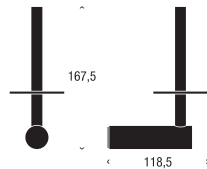

TOILET ROLL HOLDER 2		
Material	stainless steel	
Finish	brushed	polished
Item no.	N1912	O1912
Dimensions in mm	height 167,5 / projection 118,5