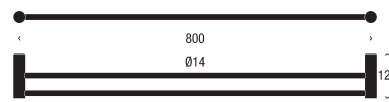

KITCHEN RAIL 2

Material	stainless steel	
Finish	brushed	polished
Item no.	N1917-1	O1917-1
Dimensions in mm	bar diameter $\varnothing 14$ / projection 40 / c-c 1000	

TOWEL BAR 3

Material	stainless steel	
Finish	brushed	polished
Item no.	N1916-1	O1916-1
Dimensions in mm	bar diameter $\varnothing 14$ / projection 72 / c-c 600	

TOWEL BAR 4

Material	stainless steel	
Finish	brushed	polished
Item no.	N1916-2	O1916-2
Dimensions in mm	bar diameter $\varnothing 14$ / projection 122 / c-c 600	

TOWEL BAR 7

Material	stainless steel	
Finish	brushed	polished
Item no.	N1916-3	O1916-3
Dimensions in mm	bar diameter $\varnothing 14$ / projection 72 / c-c 800	

TOWEL BAR 8

Material	stainless steel	
Finish	brushed	polished
Item no.	N1916-4	O1916-4
Dimensions in mm	bar diameter $\varnothing 14$ / projection 122 / c-c 800	

BATH GRIP

Material	stainless steel	
Finish	brushed	polished
Item no.	N1934	O1934
Dimensions in mm	bar diameter $\varnothing 16$ / projection 62 / c-c 300	