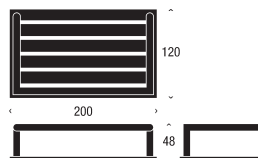

SHOWER SHELF 2, CORNER		
Material	stainless steel	
Finish	brushed	polished
Item no.	N1938	O1938
Dimensions in mm	width 200 / projection 120