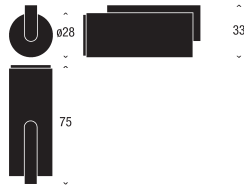

DOOR STOP 2

Material	brass / rubber	
Finish	brushed stainless / black	polished chrome / black
Item no.	N1931-1	O1931-1
Dimensions in mm	diameter ø28 / projection 75