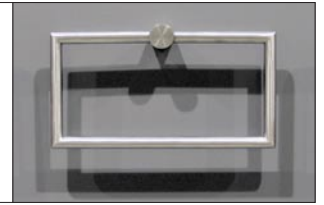

HOOK 4 L				
Material	stainless steel			
Finish	brushed	polished		
Item no.	N1128	O1128		
Dimensions in mm	diameter \varnothing 20 / projection 60			

HOOK FOR BAR 3 4 PCS. A SET				
Material	stainless steel			
Finish	brushed	polished		
Item no.	N1907	O1907		
Dimensions in mm	diameter \varnothing 14 / height 80 / thickness 4			

TOWEL BAR 4

Material	stainless steel	
Finish	brushed	polished
Item no.	N1916-2	O1916-2
Dimensions in mm	bar diameter $\varnothing 14$ / projection 122 / c-c 600	

TOWEL BAR 7

Material	stainless steel	
Finish	brushed	polished
Item no.	N1916-3	O1916-3
Dimensions in mm	bar diameter $\varnothing 14$ / projection 72 / c-c 800	

TOWEL BAR 8

Material	stainless steel	
Finish	brushed	polished
Item no.	N1916-4	O1916-4
Dimensions in mm	bar diameter $\varnothing 14$ / projection 122 / c-c 800	

BATH GRIP

Material	stainless steel	
Finish	brushed	polished
Item no.	N1934	O1934
Dimensions in mm	bar diameter $\varnothing 16$ / projection 62 / c-c 300	

TOWEL RACK

Material	stainless steel	
Finish	brushed	polished
Item no.	N1914	O1914
Dimensions in mm	length 457,5 / height 86,5 / projection 57,5	

TOWEL RING 1		
Material	stainless steel	
Finish	brushed	polished
Item no.	N1913	O1913
Dimensions in mm	length 254 / height 134 / projection 40	