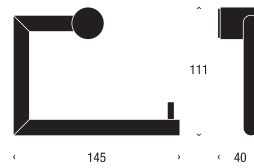

TOWEL RACK

Material	stainless steel	
Finish	brushed	polished
Item no.	N1914	O1914
Dimensions in mm	length 457,5 / height 86,5 / projection 57,5	

TOWEL RING 1		
Material	stainless steel	
Finish	brushed	polished
Item no.	N1913	O1913
Dimensions in mm	length 254 / height 134 / projection 40	

WARDROBE SHELF 1		
Material	stainless steel	
Finish	brushed	polished
Item no.	N1936	O1936
Dimensions in mm	height 147 / projection 300 / c-c 600	

HALL STAND 4, FLOOR SWIVEL		
Material	stainless steel	
Finish	brushed	polished
Item no.	N1935	O1935
Dimensions in mm	diameter \varnothing 300 / height 1900	

HALL STAND 3, WALL SWIVEL		
Material	stainless steel	
Finish	brushed	polished
Item no.	N1904	O1904
Dimensions in mm	projection 100 / c-c 1000	

TOILET ROLL HOLDER 1		
Material	stainless steel	
Finish	brushed	polished
Item no.	N1909	O1909
Dimensions in mm	length 145 / height 111 / projection 40	