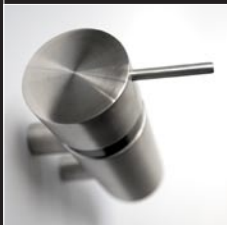

NOVA2 » Cup Holder & Cup

NOVA2 » Toilet Roll Holder 3, Toilet Roll Holder 2, Toilet Brush 2, Wall

FINISH

brushed=N (ex. N1927)

polished=0 (ex. 01907)

HOOK 6 2 PCS. A SET				
Material	brass			
Finish	brushed stainless	polished chrome		
Item no.	N1901-1	O1901-1		
Dimensions in mm	diameter \varnothing 16 / projection 27			

HOOK 6 L 2 PCS. A SET				
Material	brass			
Finish	brushed stainless	polished chrome		
Item no.	N1901-2	O1901-2		
Dimensions in mm	diameter \varnothing 25 / projection 50			

HOOK 6 L X 2				
Material	brass			
Finish	brushed stainless	polished chrome		
Item no.	N1902-1	O1902-1		
Dimensions in mm	length 222 / projection 52			

HOOK 6 L X 4				
Material	brass			
Finish	brushed stainless	polished chrome		
Item no.	N1902-2	O1902-2		
Dimensions in mm	length 406 / projection 52			

HOOK 4				
Material	stainless steel			
Finish	brushed	polished		
Item no.	N1127	O1127		
Dimensions in mm	diameter \varnothing 16 / projection 35			

HOOK 4 L				
Material	stainless steel			
Finish	brushed	polished		
Item no.	N1128	O1128		
Dimensions in mm	diameter \varnothing 20 / projection 60			

HOOK FOR BAR 3 4 PCS. A SET				
Material	stainless steel			
Finish	brushed	polished		
Item no.	N1907	O1907		
Dimensions in mm	diameter \varnothing 14 / height 80 / thickness 4			