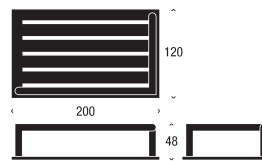

TOWEL RACK

Material	stainless steel	
Finish	brushed	polished
Item no.	N1914	O1914
Dimensions in mm	length 457,5 / height 86,5 / projection 57,5	

TOWEL RING 1		
Material	stainless steel	
Finish	brushed	polished
Item no.	N1913	O1913
Dimensions in mm	length 254 / height 134 / projection 40	

WARDROBE SHELF 1		
Material	stainless steel	
Finish	brushed	polished
Item no.	N1936	O1936
Dimensions in mm	height 147 / projection 300 / c-c 600	

HALL STAND 4, FLOOR SWIVEL		
Material	stainless steel	
Finish	brushed	polished
Item no.	N1935	O1935
Dimensions in mm	diameter \varnothing 300 / height 1900	

HALL STAND 3, WALL SWIVEL		
Material	stainless steel	
Finish	brushed	polished
Item no.	N1904	O1904
Dimensions in mm	projection 100 / c-c 1000	

TOILET ROLL HOLDER 1		
Material	stainless steel	
Finish	brushed	polished
Item no.	N1909	O1909
Dimensions in mm	length 145 / height 111 / projection 40	

SHOWER SHELF 2, CORNER		
Material	stainless steel	
Finish	brushed	polished
Item no.	N1938	O1938
Dimensions in mm	width 200 / projection 120	

DISH HOLDER INCL. PORCELAIN DISH		
Material	stainless steel	
Finish	brushed	polished
Item no.	N1915	O1915
Dimensions in mm	diameter $\varnothing 90$ / projection 145	