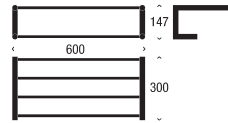

HOOK 6 L 2 PCS. A SET				
Material	brass			
Finish	brushed stainless	polished chrome		
Item no.	N1901-2	O1901-2		
Dimensions in mm	diameter \varnothing 25 / projection 50			

HOOK 6 L X 2				
Material	brass			
Finish	brushed stainless	polished chrome		
Item no.	N1902-1	O1902-1		
Dimensions in mm	length 222 / projection 52			

TOWEL BAR 4

Material	stainless steel	
Finish	brushed	polished
Item no.	N1916-2	O1916-2
Dimensions in mm	bar diameter $\varnothing 14$ / projection 122 / c-c 600	

TOWEL BAR 7

Material	stainless steel	
Finish	brushed	polished
Item no.	N1916-3	O1916-3
Dimensions in mm	bar diameter $\varnothing 14$ / projection 72 / c-c 800	

TOWEL RACK

Material	stainless steel	
Finish	brushed	polished
Item no.	N1914	O1914
Dimensions in mm	length 457,5 / height 86,5 / projection 57,5	

TOWEL RING 1		
Material	stainless steel	
Finish	brushed	polished
Item no.	N1913	O1913
Dimensions in mm	length 254 / height 134 / projection 40	

WARDROBE SHELF 1		
Material	stainless steel	
Finish	brushed	polished
Item no.	N1936	O1936
Dimensions in mm	height 147 / projection 300 / c-c 600	

HALL STAND 4, FLOOR SWIVEL		
Material	stainless steel	
Finish	brushed	polished
Item no.	N1935	O1935
Dimensions in mm	diameter \varnothing 300 / height 1900	