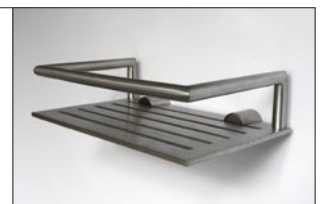

SHOWER SHELF 1		
Material	stainless steel	
Finish	brushed	polished
Item no.	N1937	O1937
Dimensions in mm	width 200 / projection 120