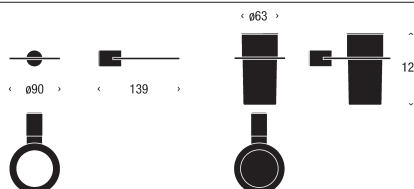

HALL STAND 3, WALL SWIVEL		
Material	stainless steel	
Finish	brushed	polished
Item no.	N1904	O1904
Dimensions in mm	projection 100 / c-c 1000	

TOILET ROLL HOLDER 1		
Material	stainless steel	
Finish	brushed	polished
Item no.	N1909	O1909
Dimensions in mm	length 145 / height 111 / projection 40	

TOILET ROLL HOLDER 2		
Material	stainless steel	
Finish	brushed	polished
Item no.	N1912	O1912
Dimensions in mm	height 167,5 / projection 118,5	

SHOWER SHELF 1		
Material	stainless steel	
Finish	brushed	polished
Item no.	N1937	O1937
Dimensions in mm	width 200 / projection 120	

SHOWER SHELF 2, CORNER		
Material	stainless steel	
Finish	brushed	polished
Item no.	N1938	O1938
Dimensions in mm	width 200 / projection 120	

DISH HOLDER INCL. PORCELAIN DISH		
Material	stainless steel	
Finish	brushed	polished
Item no.	N1915	O1915
Dimensions in mm	diameter $\varnothing 90$ / projection 145	

CUP HOLDER INCL. PORCELAIN CUP WITH LID		
Material	stainless steel	
Finish	brushed	polished
Item no.	N1925	O1925
Dimensions in mm	diameter $\varnothing 90$ / height 123 / projection 139	

TOILET BRUSH 1, FLOOR REPLACEABLE BRUSH		
Material	stainless steel	
Finish	brushed	polished
Item no.	N1910	O1910
Dimensions in mm	diameter $\varnothing 89$ / height 438	