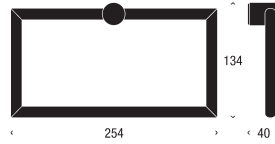

TOWEL BAR 4

Material	stainless steel	
Finish	brushed	polished
Item no.	N1916-2	O1916-2
Dimensions in mm	bar diameter $\varnothing 14$ / projection 122 / c-c 600	

TOWEL BAR 7

Material	stainless steel	
Finish	brushed	polished
Item no.	N1916-3	O1916-3
Dimensions in mm	bar diameter $\varnothing 14$ / projection 72 / c-c 800	

TOWEL BAR 8

Material	stainless steel	
Finish	brushed	polished
Item no.	N1916-4	O1916-4
Dimensions in mm	bar diameter $\varnothing 14$ / projection 122 / c-c 800	

BATH GRIP

Material	stainless steel	
Finish	brushed	polished
Item no.	N1934	O1934
Dimensions in mm	bar diameter $\varnothing 16$ / projection 62 / c-c 300	

TOWEL RACK

Material	stainless steel	
Finish	brushed	polished
Item no.	N1914	O1914
Dimensions in mm	length 457,5 / height 86,5 / projection 57,5	

TOWEL RING 1		
Material	stainless steel	
Finish	brushed	polished
Item no.	N1913	O1913
Dimensions in mm	length 254 / height 134 / projection 40	

WARDROBE SHELF 1		
Material	stainless steel	
Finish	brushed	polished
Item no.	N1936	O1936
Dimensions in mm	height 147 / projection 300 / c-c 600	

HALL STAND 4, FLOOR SWIVEL		
Material	stainless steel	
Finish	brushed	polished
Item no.	N1935	O1935
Dimensions in mm	diameter \varnothing 300 / height 1900	