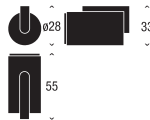

TOILET BRUSH 2, WALL REPLACEABLE BRUSH		
Material	stainless steel	
Finish	brushed	polished
Item no.	N1911	O1911
Dimensions in mm	diameter $\varnothing 89$ / height 438 / projection 127,5	

MIRROR HOLDER 3 4 PCS. A SET		
Material	stainless steel	
Finish	brushed	polished
Item no.	N1932	O1932
Dimensions in mm	diameter $\varnothing 28$ / projection 33 / mirror thickness 3-6	

SHELF CLAMP 5 2 PCS. A SET		
Material	stainless steel	
Finish	brushed	polished
Item no.	N1933	O1933
Dimensions in mm	diameter $\varnothing 28$ / projection 40 / shelf thickness 6-10	

SOAP DISPENSER 1, TABLE

Material	stainless steel / plastic	
Finish	brushed / black	polished / black
Item no.	N1926	O1926
Dimensions in mm	diameter ø60 / height 166	

SOAP DISPENSER 2, WALL

Material	stainless steel / plastic	
Finish	brushed / black	polished / black
Item no.	N1927	O1927
Dimensions in mm	diameter ø60 / height 166 / projection 87	

SOAP DISPENSER 3, WALL

Material	stainless steel	
Finish	brushed	polished
Item no.	N1939	O1939
Dimensions in mm	diameter ø60 / height 188 / projection 104	

DOOR STOP 1

Material	brass / rubber	
Finish	brushed stainless / black	polished chrome / black
Item no.	N1931	O1931
Dimensions in mm	diameter ø28 / projection 55	