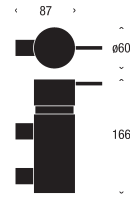

CUP HOLDER INCL. PORCELAIN CUP WITH LID		
Material	stainless steel	
Finish	brushed	polished
Item no.	N1925	O1925
Dimensions in mm	diameter $\varnothing 90$ / height 123 / projection 139	

TOILET BRUSH 1, FLOOR REPLACEABLE BRUSH		
Material	stainless steel	
Finish	brushed	polished
Item no.	N1910	O1910
Dimensions in mm	diameter $\varnothing 89$ / height 438	

TOILET BRUSH 2, WALL REPLACEABLE BRUSH		
Material	stainless steel	
Finish	brushed	polished
Item no.	N1911	O1911
Dimensions in mm	diameter $\varnothing 89$ / height 438 / projection 127,5	

MIRROR HOLDER 3 4 PCS. A SET		
Material	stainless steel	
Finish	brushed	polished
Item no.	N1932	O1932
Dimensions in mm	diameter $\varnothing 28$ / projection 33 / mirror thickness 3-6	

SHELF CLAMP 5 2 PCS. A SET		
Material	stainless steel	
Finish	brushed	polished
Item no.	N1933	O1933
Dimensions in mm	diameter $\varnothing 28$ / projection 40 / shelf thickness 6-10	

SOAP DISPENSER 1, TABLE

Material	stainless steel / plastic	
Finish	brushed / black	polished / black
Item no.	N1926	O1926
Dimensions in mm	diameter ø60 / height 166	

SOAP DISPENSER 2, WALL

Material	stainless steel / plastic	
Finish	brushed / black	polished / black
Item no.	N1927	O1927
Dimensions in mm	diameter ø60 / height 166 / projection 87	