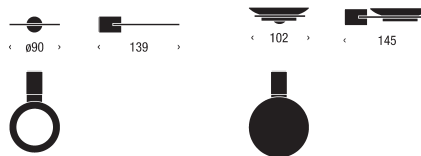

HALL STAND 3, WALL SWIVEL		
Material	stainless steel	
Finish	brushed	polished
Item no.	N1904	O1904
Dimensions in mm	projection 100 / c-c 1000	

TOILET ROLL HOLDER 1		
Material	stainless steel	
Finish	brushed	polished
Item no.	N1909	O1909
Dimensions in mm	length 145 / height 111 / projection 40	

TOILET ROLL HOLDER 2		
Material	stainless steel	
Finish	brushed	polished
Item no.	N1912	O1912
Dimensions in mm	height 167,5 / projection 118,5	

SHOWER SHELF 1		
Material	stainless steel	
Finish	brushed	polished
Item no.	N1937	O1937
Dimensions in mm	width 200 / projection 120	

SHOWER SHELF 2, CORNER		
Material	stainless steel	
Finish	brushed	polished
Item no.	N1938	O1938
Dimensions in mm	width 200 / projection 120	

DISH HOLDER INCL. PORCELAIN DISH		
Material	stainless steel	
Finish	brushed	polished
Item no.	N1915	O1915
Dimensions in mm	diameter $\varnothing 90$ / projection 145	

CUP HOLDER INCL. PORCELAIN CUP WITH LID		
Material	stainless steel	
Finish	brushed	polished
Item no.	N1925	O1925
Dimensions in mm	diameter $\varnothing 90$ / height 123 / projection 139	

TOILET BRUSH 1, FLOOR REPLACEABLE BRUSH		
Material	stainless steel	
Finish	brushed	polished
Item no.	N1910	O1910
Dimensions in mm	diameter $\varnothing 89$ / height 438	