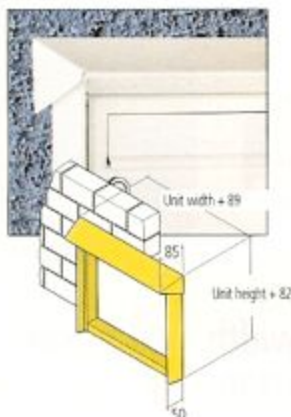

The narrow mail boxes 260 x 110/220/330 x 385 mm

The medium-width mail boxes 300 x 110/220/330 x 385 mm

The wide mail boxes 370 x 110/220/330 x 270 mm

The standard models

The standard design comes complete with:

Flush-fixed units

Rectangular-profile plaster frame

Radius-profile plaster frame
RS 3000

Radius-profile plaster frame
RS 3100

PRISMA® plaster frame

As partially flush-fixed units:
RS 2000, RS 4000, RS 4100 PRISMA®

Wall-mounted units

Close-fitting casing, rectangular

Close-fitting casing, rectangular,
protruding,

PRISMA® casing

Round-edged casing RS 4000

Round-edged casing RS 4100

Free-standing units

Oval tube stand, 105 x 45 mm

Oval tube frame, 105 x 45 mm

Oval tube frame, 160 x 55 mm

Rectangular tube frame*), 80 x 40 mm

PRISMA® casing as frame

*) Cost-effective alternative: with side stands.