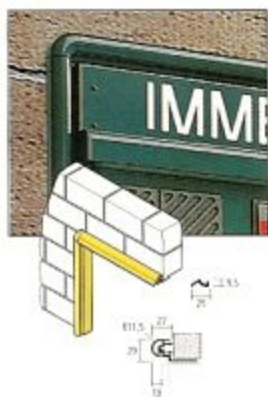

Radius-profile plaster frame
RS 3000