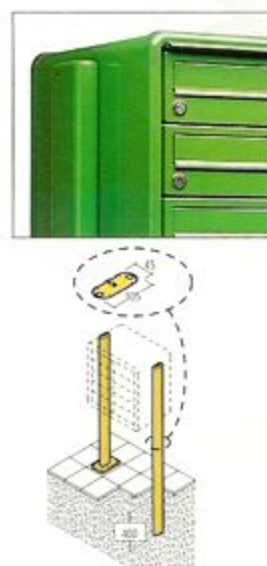

The narrow mail boxes 260 x 110/220/330 x 385 mm

The medium-width mail boxes 300 x 110/220/330 x 385 mm

The wide mail boxes 370 x 110/220/330 x 270 mm

The standard models

The standard design comes complete with:

Wall-mounted units

Close-fitting casing, rectangular

Close-fitting casing, rectangular,
protruding,

PRISMA® casing

Round-edged casing RS 4000

Round-edged casing RS 4100

Free-standing units

Oval tube stand, 105 x 45 mm

Oval tube frame, 105 x 45 mm

Oval tube frame, 160 x 55 mm

Rectangular tube frame*), 80 x 40 mm

PRISMA® casing as frame

*) Cost-effective alternative: with side stands.