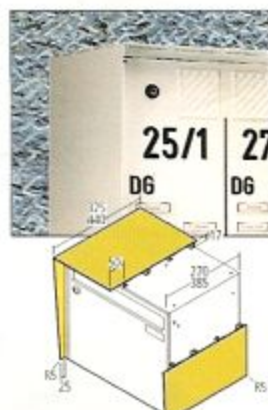

The narrow mail boxes 260 x 110/220/330 x 385 mm

The medium-width mail boxes 300 x 110/220/330 x 385 mm

The wide mail boxes 370 x 110/220/330 x 270 mm

The standard models

The standard design comes complete with:

Flush-fixed units

Rectangular-profile plaster frame

Radius-profile plaster frame
RS 3000

Radius-profile plaster frame
RS 3100

PRISMA® plaster frame

As partially flush-fixed units:
RS 2000, RS 4000, RS 4100 PRISMA®

Wall-mounted units

Close-fitting casing, rectangular

Close-fitting casing, rectangular,
protruding,

PRISMA® casing

Round-edged casing RS 4000

Round-edged casing RS 4100

Free-standing units

Oval tube stand, 105 x 45 mm

Oval tube frame, 105 x 45 mm

Oval tube frame, 160 x 55 mm

Rectangular tube frame*), 80 x 40 mm

PRISMA® casing as frame

*) Cost-effective alternative: with side stands.