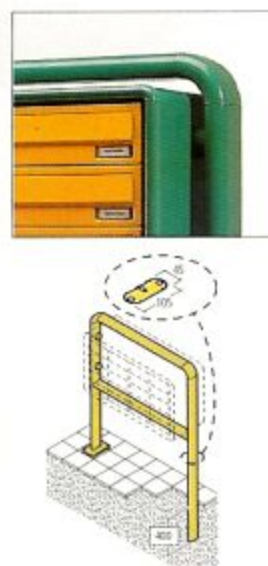

The narrow mail boxes 260 x 110/220/330 x 385 mm

The medium-width mail boxes 300 x 110/220/330 x 385 mm

The wide mail boxes 370 x 110/220/330 x 270 mm

The standard models

The standard design comes complete with:

Wall-mounted units

Close-fitting casing, rectangular

Close-fitting casing, rectangular,
protruding,

PRISMA® casing

Round-edged casing RS 4000

Round-edged casing RS 4100

Free-standing units

Oval tube stand, 105 x 45 mm

Oval tube frame, 105 x 45 mm

Oval tube frame, 160 x 55 mm

Rectangular tube frame*), 80 x 40 mm

PRISMA® casing as frame

*) Cost-effective alternative: with side stands.