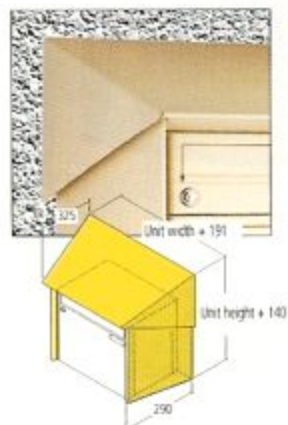

The narrow mail boxes 260 x 110/220/330 x 385 mm

The medium-width mail boxes 300 x 110/220/330 x 385 mm

The wide mail boxes 370 x 110/220/330 x 270 mm

The standard models

The standard design comes complete with:

Flush-fixed units

Rectangular-profile plaster frame

Radius-profile plaster frame
RS 3000

Radius-profile plaster frame
RS 3100

PRISMA® plaster frame

As partially flush-fixed units:
RS 2000, RS 4000, RS 4100 PRISMA®

Wall-mounted units

Close-fitting casing, rectangular

Close-fitting casing, rectangular,
protruding,

PRISMA® casing

Round-edged casing RS 4000

Round-edged casing RS 4100

Free-standing units

Oval tube stand, 105 x 45 mm

Oval tube frame, 105 x 45 mm

Oval tube frame, 160 x 55 mm

Rectangular tube frame*), 80 x 40 mm

PRISMA® casing as frame

*) Cost-effective alternative: with side stands.