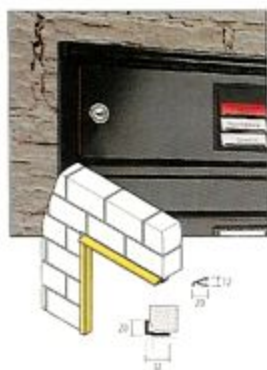

Flush-fixed units

Rectangular-profile plaster frame