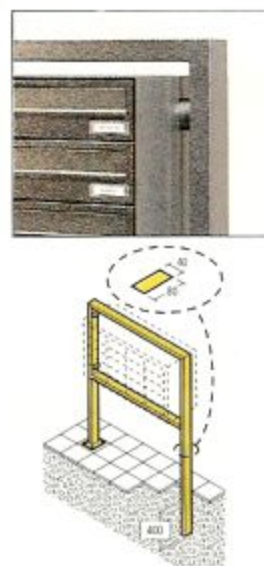

The narrow mail boxes 260 x 110/220/330 x 385 mm

The medium-width mail boxes 300 x 110/220/330 x 385 mm

The wide mail boxes 370 x 110/220/330 x 270 mm

The standard models

The standard design comes complete with:

Flush-fixed units

Rectangular-profile plaster frame

Radius-profile plaster frame
RS 3000

Radius-profile plaster frame
RS 3100

PRISMA® plaster frame

As partially flush-fixed units:
RS 2000, RS 4000, RS 4100 PRISMA®

Wall-mounted units

Close-fitting casing, rectangular

Close-fitting casing, rectangular,
protruding,

PRISMA® casing

Round-edged casing RS 4000

Round-edged casing RS 4100

Free-standing units

Oval tube stand, 105 x 45 mm

Oval tube frame, 105 x 45 mm

Oval tube frame, 160 x 55 mm

Rectangular tube frame*), 80 x 40 mm

PRISMA® casing as frame

*) Cost-effective alternative: with side stands.