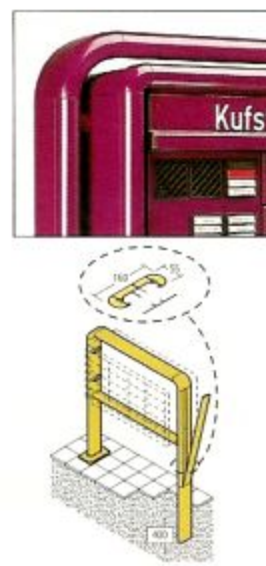

The narrow mail boxes 260 x 110/220/330 x 385 mm

The medium-width mail boxes 300 x 110/220/330 x 385 mm

The wide mail boxes 370 x 110/220/330 x 270 mm

The standard models

The standard design comes complete with:

Flush-fixed units

Rectangular-profile plaster frame

Radius-profile plaster frame
RS 3000

Radius-profile plaster frame
RS 3100

PRISMA® plaster frame

As partially flush-fixed units:
RS 2000, RS 4000, RS 4100 PRISMA®

Wall-mounted units

Close-fitting casing, rectangular

Close-fitting casing, rectangular,
protruding,

PRISMA® casing

Round-edged casing RS 4000

Round-edged casing RS 4100

Free-standing units

Oval tube stand, 105 x 45 mm

Oval tube frame, 105 x 45 mm

Oval tube frame, 160 x 55 mm

Rectangular tube frame*), 80 x 40 mm

PRISMA® casing as frame

*) Cost-effective alternative: with side stands.