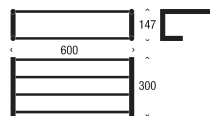

MIRROR HOLDER 3 4 PCS. A SET		
Material	stainless steel	
Finish	brushed	polished
Item no.	N1932	O1932
Dimensions in mm	diameter ø28 / projection 33 / mirror thickness 3-6	

SHELF CLAMP 5 2 PCS. A SET		
Material	stainless steel	
Finish	brushed	polished
Item no.	N1933	O1933
Dimensions in mm	diameter ø28 / projection 40 / shelf thickness 6-10	

HALL STAND 4, FLOOR SWIVEL		
Material	stainless steel	
Finish	brushed	polished
Item no.	N1935	O1935
Dimensions in mm	diameter ø300 / height 1900	

WARDROBE SHELF 1		
Material	stainless steel	
Finish	brushed	polished
Item no.	N1936	O1936
Dimensions in mm	height 147 / projection 300 / c-c 600	

HOOK 6 2 PCS. A SET				
Material	brass			
Finish	brushed stainless	polished chrome		
Item no.	N1901-1	O1901-1		
Dimensions in mm	diameter ø16 / projection 27			

HOOK 6 L 2 PCS. A SET				
Material	brass			
Finish	brushed stainless	polished chrome		
Item no.	N1901-2	O1901-2		
Dimensions in mm	diameter ø25 / projection 50			

HOOK 6 L X 2				
Material	brass			
Finish	brushed stainless	polished chrome		
Item no.	N1902-1	O1902-1		
Dimensions in mm	length 222 / projection 52			

HOOK 6 L X 4				
Material	brass			
Finish	brushed stainless	polished chrome		
Item no.	N1902-2	O1902-2		
Dimensions in mm	length 406 / projection 52			