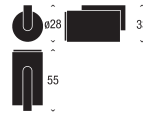

|||||FROST

NOVA2 » Hall Stand 4 and UNU hanger

NOVA²

Design: Bønnelycke mdd

FINISH

brushed=N (ex. N1917-2)

polished=0 (ex. 01907)

HANGER 4	
Material	rubber / stainless steel
Finish	black / polished
Item no.	U3013
Dimensions in mm	length 460 / height 197 / width 40

DOOR STOP 1		
Material	brass / rubber	
Finish	brushed stainless	polished chrome
Item no.	N1931	O1931
Dimensions in mm	diameter ø28 / projection 55	

DOOR STOP 2		
Material	brass / rubber	
Finish	brushed stainless	polished chrome
Item no.	N1931-1	O1931-1
Dimensions in mm	diameter ø28 / projection 75	

MIRROR HOLDER 3 4 PCS. A SET		
Material	stainless steel	
Finish	brushed	polished
Item no.	N1932	O1932
Dimensions in mm	diameter ø28 / projection 33 / mirror thickness 3-6	

SHELF CLAMP 5 2 PCS. A SET		
Material	stainless steel	
Finish	brushed	polished
Item no.	N1933	O1933
Dimensions in mm	diameter ø28 / projection 40 / shelf thickness 6-10	

HOOK 6 L X 2				
Material	brass			
Finish	brushed stainless	polished chrome		
Item no.	N1902-1	O1902-1		
Dimensions in mm	length 222 / projection 52			

HOOK 6 L X 4				
Material	brass			
Finish	brushed stainless	polished chrome		
Item no.	N1902-2	O1902-2		
Dimensions in mm	length 406 / projection 52			