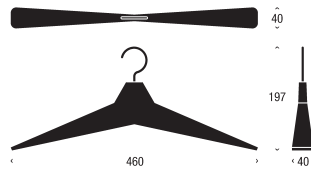

|||||FROST

NOVA2 » Hall Stand 4 and UNU hanger

NOVA²

Design: Bønnelycke mdd

FINISH

brushed=N (ex. N1917-2)

polished=0 (ex. 01907)

HANGER 4	
Material	rubber / stainless steel
Finish	black / polished
Item no.	U3013
Dimensions in mm	length 460 / height 197 / width 40

DOOR STOP 1		
Material	brass / rubber	
Finish	brushed stainless	polished chrome
Item no.	N1931	O1931
Dimensions in mm	diameter ø28 / projection 55	

DOOR STOP 2		
Material	brass / rubber	
Finish	brushed stainless	polished chrome
Item no.	N1931-1	O1931-1
Dimensions in mm	diameter ø28 / projection 75	

MIRROR HOLDER 3 4 PCS. A SET		
Material	stainless steel	
Finish	brushed	polished
Item no.	N1932	O1932
Dimensions in mm	diameter ø28 / projection 33 / mirror thickness 3-6	

SHELF CLAMP 5 2 PCS. A SET		
Material	stainless steel	
Finish	brushed	polished
Item no.	N1933	O1933
Dimensions in mm	diameter ø28 / projection 40 / shelf thickness 6-10	

HALL STAND 4, FLOOR SWIVEL		
Material	stainless steel	
Finish	brushed	polished
Item no.	N1935	O1935
Dimensions in mm	diameter ø300 / height 1900	

WARDROBE SHELF 1		
Material	stainless steel	
Finish	brushed	polished
Item no.	N1936	O1936
Dimensions in mm	height 147 / projection 300 / c-c 600	