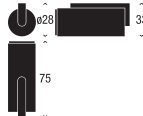

|||||FROST

NOVA2 » Hall Stand 4 and UNU hanger

NOVA²

Design: Bønnelycke mdd

FINISH

brushed=N (ex. N1917-2)

polished=0 (ex. 01907)

HANGER 4	
Material	rubber / stainless steel
Finish	black / polished
Item no.	U3013
Dimensions in mm	length 460 / height 197 / width 40

DOOR STOP 1		
Material	brass / rubber	
Finish	brushed stainless	polished chrome
Item no.	N1931	O1931
Dimensions in mm	diameter ø28 / projection 55	

DOOR STOP 2		
Material	brass / rubber	
Finish	brushed stainless	polished chrome
Item no.	N1931-1	O1931-1
Dimensions in mm	diameter ø28 / projection 75	

MIRROR HOLDER 3 4 PCS. A SET		
Material	stainless steel	
Finish	brushed	polished
Item no.	N1932	O1932
Dimensions in mm	diameter ø28 / projection 33 / mirror thickness 3-6	

SHELF CLAMP 5 2 PCS. A SET		
Material	stainless steel	
Finish	brushed	polished
Item no.	N1933	O1933
Dimensions in mm	diameter ø28 / projection 40 / shelf thickness 6-10	

HOOK 6 L X 2				
Material	brass			
Finish	brushed stainless	polished chrome		
Item no.	N1902-1	O1902-1		
Dimensions in mm	length 222 / projection 52			

HOOK 6 L X 4				
Material	brass			
Finish	brushed stainless	polished chrome		
Item no.	N1902-2	O1902-2		
Dimensions in mm	length 406 / projection 52			