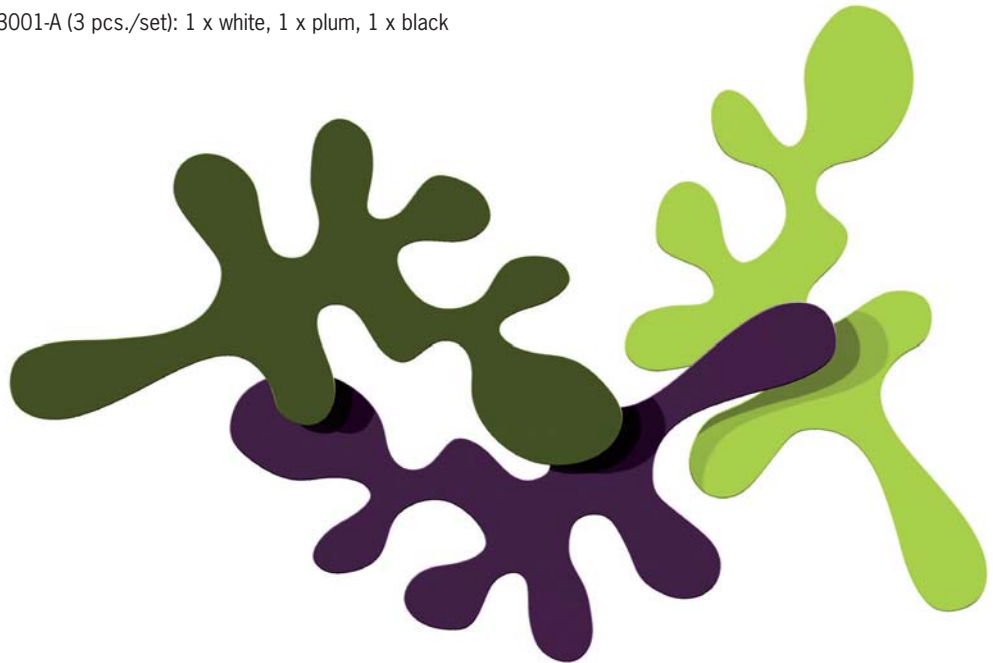

W3001-B (3 pcs./set): 1 x dark green, 1 x plum, 1 x lime

W3001-C (3 pcs./set): 1 x black, 1 x white, 1 x dark grey

W3001-M (1 pcs): 1 x polished chrome

dimensions:

height 24 cm
width 40 cm
depth 35/50/65 mm