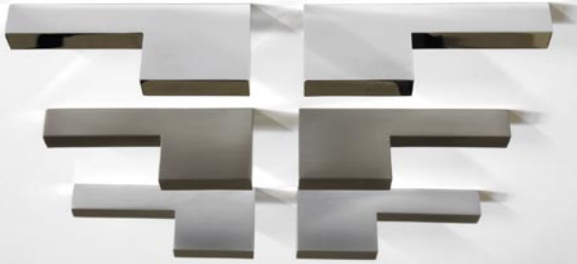

 FROST

Skyline » brushed stainless

Wall » matt chrome

Tower » polished chrome

Wall » black

Wall » brushed stainless

FINISH

brushed	polished	matt	anodized	black
				

Barcelona » matt chrome / brushed stainless

barcelona » matt chrome

barcelona » black

barcelona » polished chrome

barcelona » black

Arki+ asymmetrical » black

Arki+ symmetrical » black

Arki+ » polished chrome / brushed stainless / matt chrome