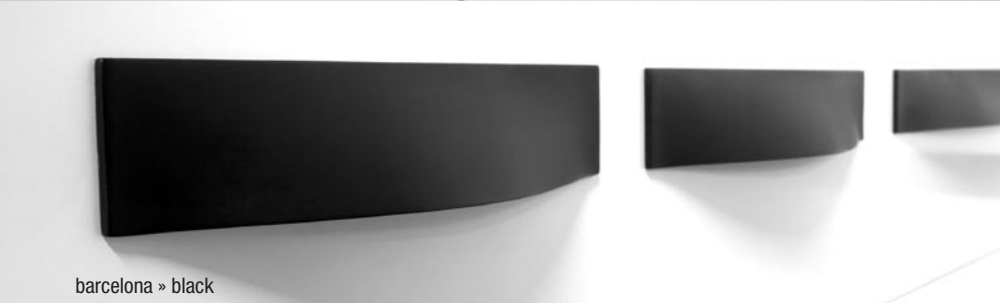

 FROST

Skyline » brushed stainless

Wall » matt chrome

Tower » polished chrome

Wall » black

Wall » brushed stainless

FINISH

brushed	polished	matt	anodized	black
				

Theema » polished chrome / brushed stainless / matt chrome

Skyline » matt chrome

Skyline » polished chrome

Valley » polished chrome / matt chrome / brushed stainless

Panel » brushed stainless

Quadra handle 2 » polished chrome / brushed stainless / natural anodized

Barcelona » matt chrome / brushed stainless

barcelona » matt chrome

barcelona » black

barcelona » polished chrome

barcelona » black

Arki+ asymmetrical » black

Arki+ symmetrical » black

Arki+ » polished chrome / brushed stainless / matt chrome